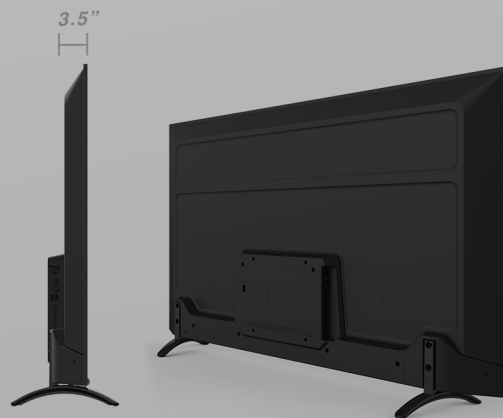

SPECIFICATIONS

Model Number	IN-45FA40PR
Screen Class	45"
Description	FHD Roku TV
Wi-Fi	802.11ac 2x2 Dual Band (support 2.4GHz & 5GHz)

DISPLAY

Resolution	FHD 1080p
Panel Resolution	1920 x 1080 pixels
Panel Refresh Rate	60 Hz
Display Colors	16.7M
Wide Color Standard	No
High Dynamic Range Format	No HDR

SOUND

Audio Power	8W + 8W
Audio Passthrough	Yes
Dolby Processing	Yes

FEATURES

Roku TV remote control APP	Yes
Control Buttons	Power, 4 button
Multilingual On-Screen-Display	English, Spanish, French
Parental Control (V-Chip)	USA
Accessible Menu System (CVAA)	Yes
Voice activated remote	No

CONNECTED TV

Smart Platform	Roku TV

SIGNAL FORMAT CAPABILITY

Tuner Type	ATSC / NTSC / Clear QAM

CONNECTIONS-INPUTS/OUTPUTS

AV Input	Composite Video + L&R Audio In
RF Input (NTSC, ATSC)	1
Ethernet	0
USB	1 USB 2.0
HDMI	3 HDMI 1.4 w/HDCP 1.4 (HDMI3 ARC)
SPDIF Digital Audio Optical	1
Audio Output Headphone	1

ENERGY INFORMATION

Energy Guide	$ 16
Power Consumption	80 W
Standby Power	<0.5 W
Power Source	120 V ~ 60 Hz 80 W

ACCESSORIES INCLUDED

Warranty Info / Quick Start Guide (QSG)	1 / 1 (English & French)
Remote Control	Roku TV RC523
Remote Control Battery	Two "AAA"

VESA MOUNTING SPECIFICATIONS

VESA Hole Pattern	400mm (V) x 300mm (H)1
Screw Size	M6 x 10mm

BASE STAND SPECIFICATIONS

Screw Size	M4 x 18mm

DIMENSIONS

Dimensions Without Stand	40.03" x 22.96" x 3.5"
Weight Without Stand	17.19 lbs
Dimensions With Stand	40.03" x 24.99" x 7.72"
Weight With Stand	17.64 lbs
Package Size	45.08" x 26.18" x 6.30"
Package Weight	22.93 lbs

UPC # 0742832190565

All descriptions, model names, specs and/or features are subject to change without notice. Not liable for any incorrect spec posted therein.

InFocus TV

Life In Focus

www.infocustvs.com